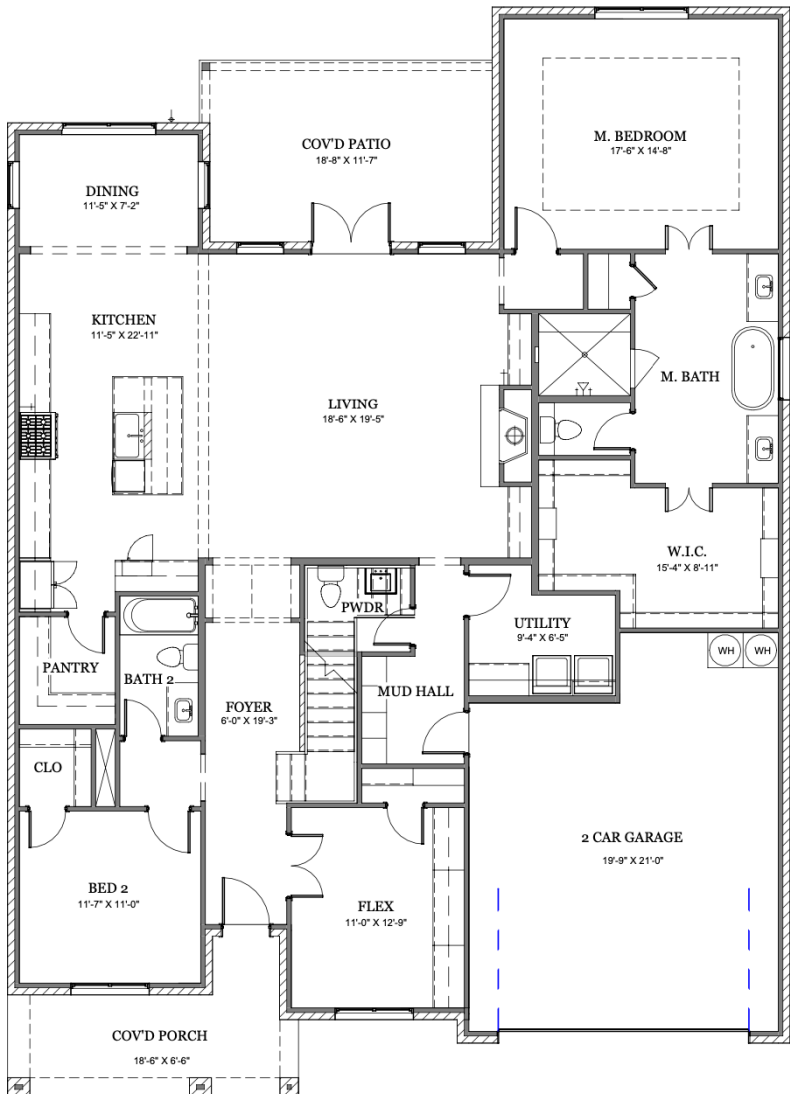

BANNISTER & CO.

3605 EL CAMPO FORT WORTH, TEXAS 76107

WWW.BANNISTERCUSTOMHOMES.COM

817.569.8448

Elevations are artist's conception and room sizes are approximate, consult blueprints for specific details. In order to facilitate continued improvement, Bannister Custom Homes reserves the right of price, plan or specification changes without notice or prior obligation. Square footages may vary.