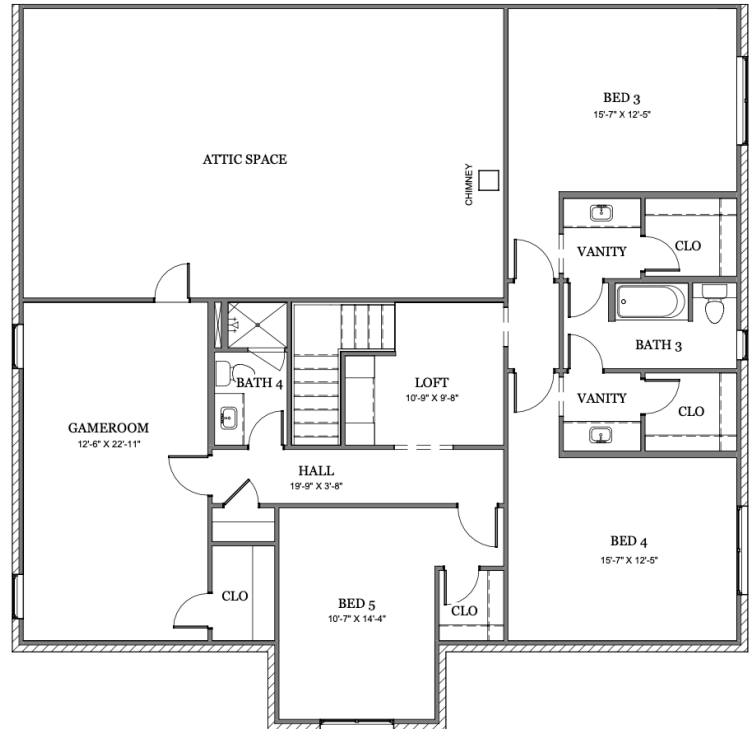

BANNISTER & CO.

3605 EL CAMPO FORT WORTH, TEXAS 76107

WWW.BANNISTERCUSTOMHOMES.COM

817.569.8448

Elevations are artist's conception and room sizes are approximate, consult blueprints for specific details. In order to facilitate continued improvement, Bannister Custom Homes reserves the right of price, plan or specification changes without notice or prior obligation. Square footages may vary.